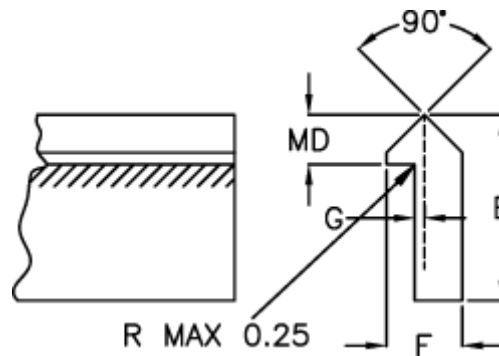

# Data Sheet

Article number: 055024500

Description: Single edge track T2 4500mm

## Measures

---

E = 15.87

F = 6.35

G = 0.78

Kg/m = 0.509

MD(T) = 4.75